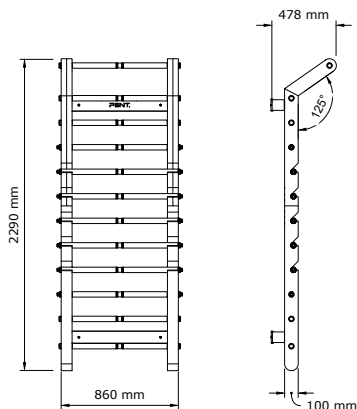

PENT. SCALA™ Advance Plus

PENT. SCALA™ Luxury Fitness Wall Bar

The pattern of ladder, referring to roots, contains a feature of weighted and removable rungs. After removing them we obtain a stylish so-called weighted „fitness bar” that is ultra soft to the touch. The available weights are 1 kg, 2 kg, 3 kg, 4 kg and 5 kg. Their weight can be easily identified by the ratio of wood to stainless steel.

Ladder with removable bars (5 pieces), elastic band and 2 TRX clips.

DIMENSIONS

WEIGHT

NET	74 kg
GROSS	89 kg

COLOUR & MATERIAL

WOOD

BLACK
ASH

ASH