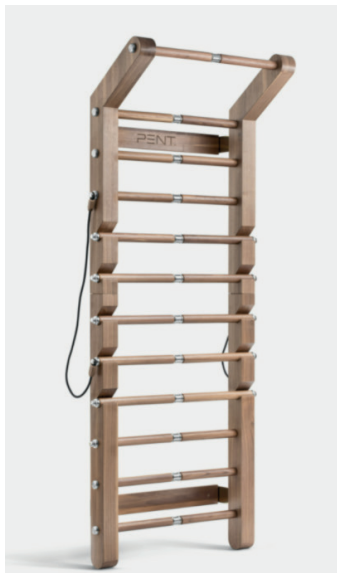

PENT. SCALA™ Advance Plus

PENT. SCALA™ Luxury Fitness Wall Bar

The pattern of ladder, referring to roots, contains a feature of weighted and removable rungs. After removing them we obtain a stylish so-called weighted „fitness bar” that is ultra soft to the touch. The available weights are 1 kg, 2 kg, 3 kg, 4 kg and 5 kg. Their weight can be easily identified by the ratio of wood to stainless steel.

Ladder with removable bars (5 pieces), elastic band and 2 TRX clips.

DIMENSIONS

WEIGHT

NET	74 kg
GROSS	89 kg

COLOUR & MATERIAL

WOOD

BLACK
ASH

ASH

ASH
WALNUT

WALNUT

DARK
WALNUT

STEEL

STAINLESS
STEEL